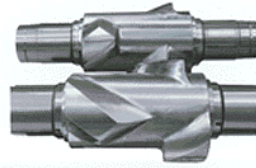

The new JMA is a formal agreement specific to INTERNAL INTENSIVE MIXERS for the rubber and plastic industries.

Under the new JMA:

- Comerio Ercole and Kobe Steel will focus on and cooperate to supply the equipment to the tire sector and other strategic market in Europe;
- Kobe Steel will manufacture and supply 270 liter and 370 liter size tangential type mixer chambers to the European market through Comerio Ercole. The mixer chambers will be finished by Comerio Ercole to European standards. Under license Comerio Ercole will produce or supply related equipment including complete hopper assemblies, the mixer drive system and other electronic equipment;

KOBELCO

4-Wing H Tangential

KOBELCO

6WI VCMT (patented) Tangential

- Comerio Ercole will supply a new series of intermeshing type mixer in 14,100,150 and 210 liter size in addition to their present model of 80 liter. These mixers will be manufactured by Comerio Ercole under the license of Kobe Steel.

KOBELCO

INTERMESHING ROTOR

Considering also the acquisition of the “rubber and plastic” field of the company MECCANICHE MODERNE Spa in December 2004, COMERIO ERCOLE now offers an integrated line of internal mixers including **TANGENTIAL & INTERMESHING TYPE MIXERS** from laboratory size to large production size.